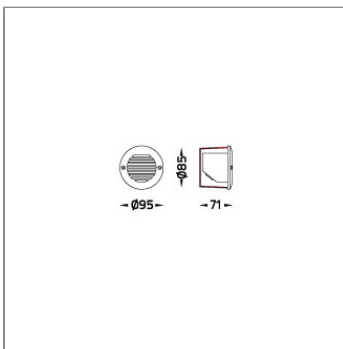

### WALL RECESSED

LAST UPDATE: 18-06-2024

DOT family is a range of small recessed wall luminaires with LED light sources. Fitted with world renowned LED manufacturer DOT is highly efficient with low energy consumption. The glare-free cover enables them to be installed where comfortable illumination is required. DOT is available in four different design with interchangeable front covers in both square and round shapes. A very small and shallow housing allows the installation of the fixtures in wall or step that have limited recessing depth. DOT provides directional light for stairways and pathways where comfortable low level of light is preferred.

### Technical Data

Ordering Code :	6056-0-2-291-XX
Lamp :	QT9
Socket :	G4
CCT :	3000 K
Lamp Lumen :	140 lm
Lamp Wattage :	10 W
Ambient Temperature :	25°C
Controller :	Remote
Input Voltage :	12Vac 50/60Hz
Net Weight :	0.30 kg.