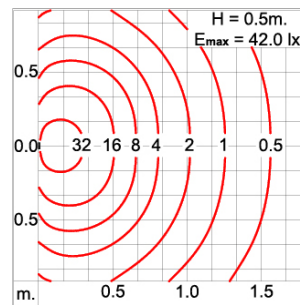

Specification

IEC Standard	IEC 60598-1 General Requirement IEC 60598-2-2 Recessed Luminaires
Protection	IP65 Class III
IK Rating	Protection against mechanical impact IK07 on body and optical part.
Luminaires Body Housing	High-pressure die cast aluminum alloy body and components.
Coating Process	Nano Ceramic surface conversion, resistant to corrosive environment. Luminaire primarily coated with epoxy resin and top coated with UV stabilized polyester powder and cured in digital temperature controlled chamber at 200°C.
Diffuser	Impact resistant safety tempered glass cover. Able to withstand the temperature up to 250°C.
Gasket	Weather resistant silicone gasket. Working temperature -40°C to +200°C.
External Screws	External screws are in stainless steel with protection grease.
Cable Entry	Cable entry protected by weather proof grommet. To be used with H05RN-F/ H07RN-F cable with 5-10mm. diameter.
Lamp Holder	G4 lampholder in PPS body. VDE/ ENEC approved.
Ballast	Control gear is not included and has to be ordered separately.
Terminal Block	Terminal block in GFR PA6.6 for cable with cross section up to 2.5 sqmm. VDE approved.
Caution	Installation work has to be carried on according to the enclosed installation manual.
Color	<table><tr><td></td><td>Black O1</td></tr><tr><td></td><td>Graphite O2</td></tr><tr><td></td><td>Dark Grey O3</td></tr><tr><td></td><td>Aluminum Silver O4</td></tr><tr><td></td><td>White O6</td></tr><tr><td></td><td>Wooden Brown O7</td></tr></table>

Light Distribution