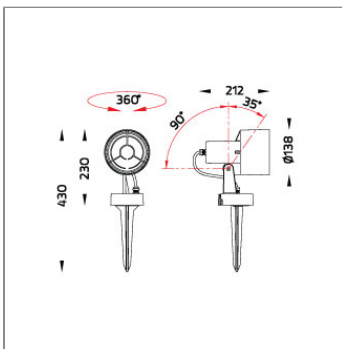

SIGMA is a medium sized projector designed for conventional E27 or LED retrofit lamps. The projector is available as a surface mounted projector or as a set with a ground spike. The innovative weatherproof sealing of the lamp makes it easy replace the light source. SIGMA is ideally suited for illuminating trees, small signs, and architectural features.

Technical Data

Ordering Code :	5904-0-2-263-XX
Lamp :	PAR38 or LED Retrofit
Socket :	E27
Lamp Wattage :	20 W
Ambient Temperature :	25°C
Controller :	On-Off
Input Voltage :	220-240Vac 50/60Hz
Net Weight :	- kg.

Ordering code guide

B
D
XXXX-X-X-XXX-XX
A
C
E

- A Product Code
- B Reflector
- C Electrical Component
- D Lamp
- E Color

Icon definition

Specification

IEC Standard	IEC 60598-1 General Requirement IEC 60598-2-1 Fixed Luminaires												
Protection	IP54 Class I												
Luminaires Body Housing	High-pressure Die Cast Aluminium alloy body and components.												
Coating Process	UV stablized polyester powder coat.												
Gasket	Durable silicone gasket												
External Screws	External screws made of stainless steel												
Lamp Holder	E27 lampholder												
Caution	Installation work has to be carried on according to the enclosed installation manual.												
Color	<table><tr><td></td><td>Black 01</td></tr><tr><td></td><td>Graphite 02</td></tr><tr><td></td><td>Dark Grey 03</td></tr><tr><td></td><td>Aluminum Silver 04</td></tr><tr><td></td><td>White 06</td></tr><tr><td></td><td>Wooden Brown 07</td></tr></table>		Black 01		Graphite 02		Dark Grey 03		Aluminum Silver 04		White 06		Wooden Brown 07
	Black 01												
	Graphite 02												
	Dark Grey 03												
	Aluminum Silver 04												
	White 06												
	Wooden Brown 07												