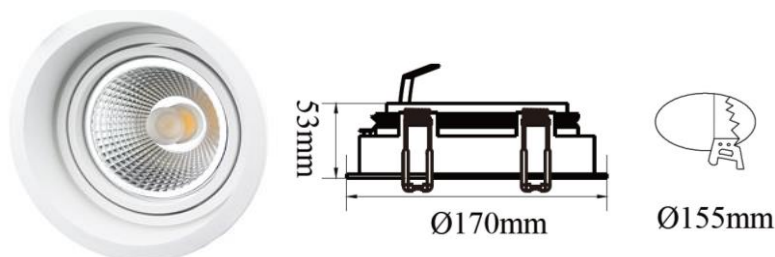

Fixture Specification

Product Code : SAKURA-R

Description : Die-cast aluminum body.
Matt white powder coating.
Adjustable downlight.
Suitable for recessed T-bar or concealed ceiling.
Available in white.

Dimension : DIA: 170 mm. *H: 53 mm.

Cut Hole : DIA: 155 mm.

IP Rating : IP20

Light Source Specification

Type : PHILIPS LED COB CHIP AR111
Voltage : 220V
Power : 15W / 30W
Lamp Life : 35,000 Hrs.
Color Temp : 3000K-6500K
Luminus Flux : 1200 Lumen / 2500 Lumen
Beam Angle : 24D / 36D
CRI : 80
Dimmable : No (Dimmable is optional.)
Accessories : Remote Philips LED Driver.