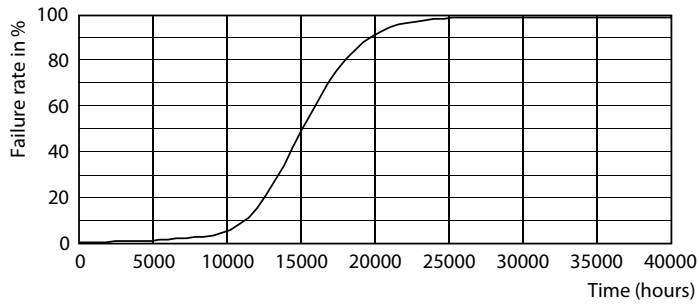

Ecofit Ledtubes T8

Lifetime

Life Expectancy Diagram