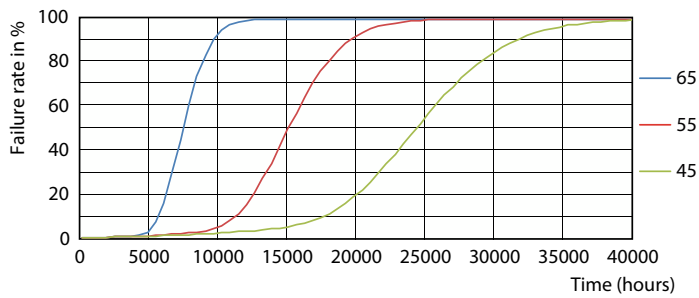

Ecofit Ledtubes T8

Lifetime

Life Expectancy Diagram - Ledtube DE HO 1200mm 22W 765 T8 G13

Lumen Maintenance Diagram