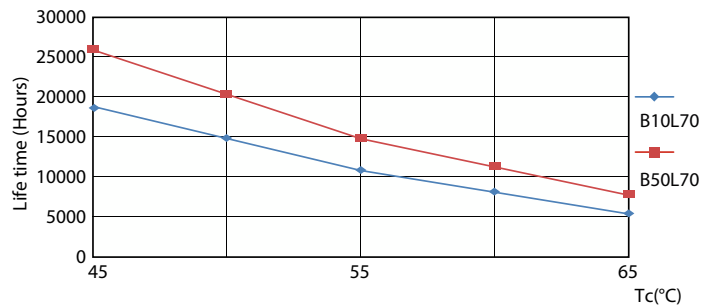

Life Expectancy Diagram - Ledtube DE HO 1200mm 22W 765 T8 G13

Life Expectancy Diagram - Ledtube DE HO 1200mm 22W 765 T8 G13