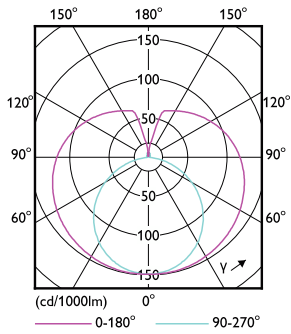

Product data

General Information		Temperature	
Lighting Technology	LED	Lamp Current (Nom)	175 mA
Switching Cycle	50,000	Wattage Equivalent	36 W
Rated Lifetime (Hours)	15,000 hour(s)	Starting Time (Nom)	0.5 s
Nominal lifetime	15,000 hour(s)	Warm-up time to 60% light	0.5 s
Cap-Base	G13 [Medium Bi-Pin Fluorescent]	Power Factor (Fraction)	0.5
Light Technical		Voltage (Nom)	220-240 V
Color Code	765 [CCT of 6500K]	Ambient temperature range	-20 to +45 °C
Color Code	765 [CCT of 6500K]	T-Case Maximum (Nom)	55 °C
Beam Angle (Nom)	240 degree(s)	Controls and Dimming	
Luminous Flux	2,300 lumen	Dimmable	No
Color Designation	Cool Daylight	Mechanical and Housing	
Correlated Color Temperature (Nom)	6500 K	Bulb Finish	Frosted
Luminous Efficacy (rated) (Nom)	104 lm/W	Bulb Material	Glass
Color Consistency	<7	Product Length	1,200 mm
Color rendering index (CRI)	70	Bulb Shape	Tube, double-ended
LLMF At End Of Nominal Lifetime (Nom)	70 %	Approval and Application	
Operating and Electrical		Energy Saving Product	Yes
Input Frequency	50 to 60 Hz		
Power Consumption	22 W		

Dimensional drawing

Product	D1	D2	A1	A2	A3
Ledtube DE HO 1200mm 22W 765 T8 G13	25.7 mm	28 mm	1,198 mm	1,205 mm	1,212 mm

Photometric data

Light Distribution Diagram - Ledtube DE HO 1200mm 22W 765 T8 G13

Spectral Power Distribution Colour - Ledtube DE HO 1200mm 22W 765 T8 G13