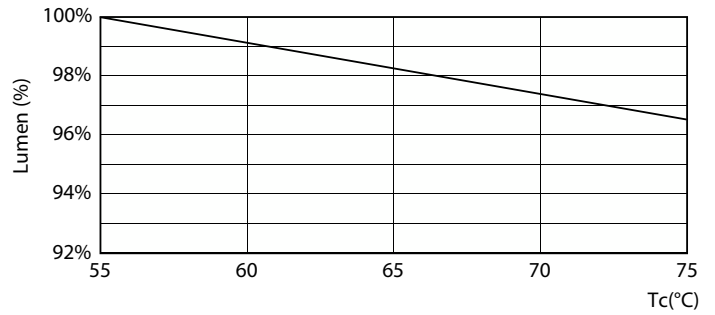

Lumen Maintenance Diagram - Ledtube DE HO 1200mm 22W 765 T8 G13

Ecofit Ledtubes T8

Lifetime