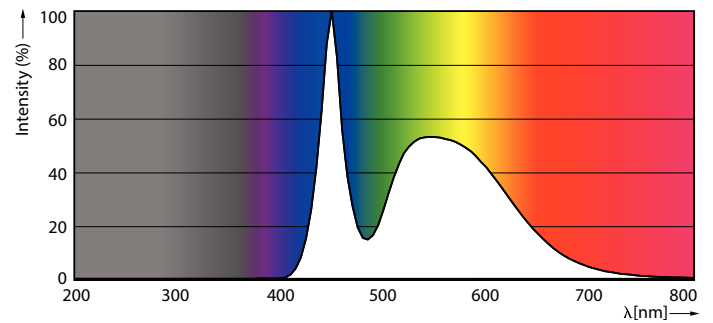

Spectral Power Distribution Colour - Ledtube DE HO 1200mm 22W 765 T8 G13

General uniform lighting - Ledtube DE HO 1200mm 22W 765 T8 G13