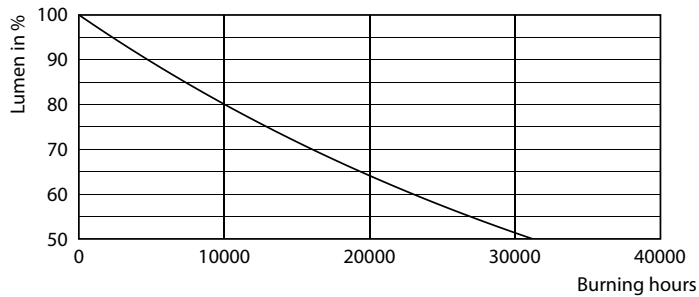

Ecofit Ledtubes T8

Lifetime

Life Expectancy Diagram - Ledtube DE HO 1200mm 22W 765 T8 G13

Lumen Maintenance Diagram