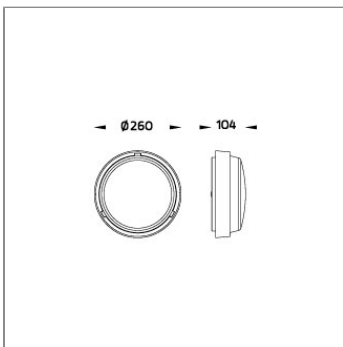

DARIUS

DARIUS

WALL SURFACE MOUNT

LAST UPDATE: 23-07-2024

DARIUS is a circular-shaped surface-mount light featuring a robust aluminum housing and impact-resistant polycarbonate lens cover. Its diffused light distribution provides general illumination in private, public, and commercial areas. DARIUS is available with AC COB LED or E27 lamp holder for compact fluorescent, or retrofit LED lamps. The lens cover is designed with a twist-lock mechanism, which allows for simple and secure installation and re-lamping procedures. The high protection rating of IP65 and IK09 allows DARIUS to be installed in the majority of outdoor environments.

Technical Data

Ordering Code :	7071-0-2-493-XX
Lamp :	TC-TSE LED Retrofit
Socket :	E27
Lamp Wattage :	15 W
Ambient Temperature :	25°C
Controller :	On-Off
Input Voltage :	220-240Vac 50/60Hz
Net Weight :	- kg.

LAST UPDATE: 23-07-2024

Specification

IEC Standard	IEC 60598-1 General Requirement IEC 60598-2-1 Fixed Luminaires												
Protection	IP65 Class I												
Luminaires Body Housing	High-pressure Die Cast Aluminium alloy body and components.												
Coating Process	UV stablized polyester powder coat.												
Diffuser	Vandal proof PC diffuser												
Gasket	Durable silicone gasket												
External Screws	External screws made of stainless steel												
Lamp Holder	E27 lampholder												
Caution	Installation work has to be carried on according to the enclosed installation manual.												
Color	<table><tr><td></td><td>Black O1</td></tr><tr><td></td><td>Graphite O2</td></tr><tr><td></td><td>Dark Grey O3</td></tr><tr><td></td><td>Aluminum Silver O4</td></tr><tr><td></td><td>White O6</td></tr><tr><td></td><td>Wooden Brown O7</td></tr></table>		Black O1		Graphite O2		Dark Grey O3		Aluminum Silver O4		White O6		Wooden Brown O7
	Black O1												
	Graphite O2												
	Dark Grey O3												
	Aluminum Silver O4												
	White O6												
	Wooden Brown O7												